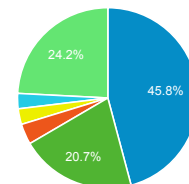

ICE.gov Web Analytics

Jan 1, 2015 - Jan 31, 2015

Total Visits

567,427

% of Total: 100.00% (567,427)

Avg. Visit Duration

00:02:44

Avg for View: 00:02:44 (0.00%)

Pageviews

1,580,542

% of Total: 100.00% (1,580,542)

Unique Visitors

394,205

% of Total: 100.00% (394,205)

Avg. Pages / Visit

2.79

Avg for View: 2.79 (0.00%)

Avg. Time on Page

00:01:31

Avg for View: 00:01:31 (0.00%)

Bounce Rate

50.15%

Avg for View: 50.15% (0.00%)

Top Pages

Page Title	Pageviews	Bounce Rate
Online Detainee Locator System	502,639	15.69%
ICE	155,070	44.74%
Sistema Internet para Localizador de Detenidos	99,808	16.15%
Student and Exchange Visitor Program | ICE	58,155	38.40%
General Contact Information | ICE	29,784	51.99%
Detention Facility Locator | ICE	27,312	42.46%
Student Process Steps: How to Navigate the U.S. Immigration System | ICE	24,715	51.49%
Careers | ICE	24,420	19.25%
Enforcement and Removal Operations Field Offices | ICE	22,257	55.81%
ICE Most Wanted | ICE	20,609	61.73%

Visits by Source

google (direct) ice.gov
yahoo! bing Other