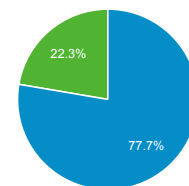

Page Title	Pageviews	Bounce Rate
Online Detainee Locator System	502,639	15.69%
ICE	155,070	44.74%
Sistema Internet para Localizador de Detenidos	99,808	16.15%
Student and Exchange Visitor Program   ICE	58,155	38.40%
General Contact Information   ICE	29,784	51.99%
Detention Facility Locator   ICE	27,312	42.46%
Student Process Steps: How to Navigate the U.S. Immigration System   ICE	24,715	51.49%
Careers   ICE	24,420	19.25%
Enforcement and Removal Operations Field Offices   ICE	22,257	55.81%
ICE Most Wanted   ICE	20,609	61.73%

Visits by Source

google (direct) ice.gov  
yahoo! bing Other

New vs. Returned Visitors

New Visitor Returning Visitor

Visits by Social Network

Social Network	Sessions
Facebook	13,367
Twitter	2,136
Blogger	247
Yahoo! Answers	97
reddit	94
Disqus	77
Naver	69
LinkedIn	67
wikiHow	46
WordPress	40