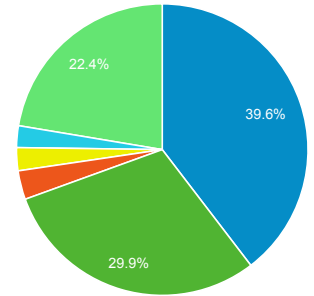

Site Avg: 56.09% (0.00%)

Top Pages

Page Title	Pageviews	Bounce Rate
U.S. Immigration and Customs Enforcement	156,636	40.74%
Student and Exchange Visitor Program	98,360	46.82%
I-901 Student and Exchange Visitor Information System (SEVIS) Fee	83,970	56.11%
Detention Facilities	83,068	29.16%
ICE Customized Google Search	64,428	43.78%
Student Process Steps: How to Navigate the U.S. Immigration System	52,697	62.29%
Contact ICE - Enforcement and Removal Operations	46,073	60.96%
Careers	41,946	31.85%
Overview	37,758	48.61%
Contact ICE	35,358	47.42%

Visits by Source

google (direct) bing
uscis.gov yahoo Other

New vs. Returned Visitors

New Visitor Returning Visitor

Visits by Social Network

Social Network	Sessions
Facebook	5,713
Twitter	1,374
Yahoo! Answers	1,045
reddit	340
WordPress	284
Naver	114
Blogger	107
Douban	103
LinkedIn	96
Renren	48