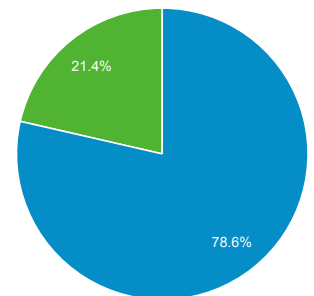

Site Avg: 56.09% (0.00%)

Top Pages

Page Title	Pageviews	Bounce Rate
U.S. Immigration and Customs Enforcement	156,636	40.74%
Student and Exchange Visitor Program	98,360	46.82%
I-901 Student and Exchange Visitor Information System (SEVIS) Fee	83,970	56.11%
Detention Facilities	83,068	29.16%
ICE Customized Google Search	64,428	43.78%
Student Process Steps: How to Navigate the U.S. Immigration System	52,697	62.29%
Contact ICE - Enforcement and Removal Operations	46,073	60.96%
Careers	41,946	31.85%
Overview	37,758	48.61%
Contact ICE	35,358	47.42%

Visits by Source

google (direct) bing
uscis.gov yahoo Other

New vs. Returned Visitors

New Visitor Returning Visitor

Visits by Social Network

Social Network	Sessions
Facebook	5,713
Twitter	1,374
Yahoo! Answers	1,045
reddit	340
WordPress	284
Naver	114
Blogger	107
Douban	103
LinkedIn	96
Renren	48