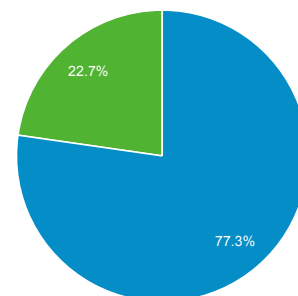

Page Title	Pageviews	Bounce Rate
Online Detainee Locator System	829,948	15.03%
Sistema Internet para Localizador de Detenidos	181,734	16.21%
U.S. Immigration and Customs Enforcement	142,003	39.41%
Student and Exchange Visitor Program	73,622	38.09%
Detention Facilities	67,531	28.38%
I-901 Student and Exchange Visitor Information System (SEVIS) Fee	59,550	64.72%
ICE Customized Google Search	59,258	46.08%
Student Process Steps: How to Navigate the U.S. Immigration System	44,403	60.44%
Careers	41,298	33.53%
Contact ICE - Enforcement and Removal Operations	40,061	54.63%

Visits by Source

google (direct) ice.gov
bing yahoo Other

New vs. Returned Visitors

New Visitor Returning Visitor

Visits by Social Network

Social Network	Sessions
Facebook	5,923
Twitter	869
reddit	374
Blogger	292
WordPress	266
Yahoo! Answers	218
wikiHow	142
Weebly	113
Naver	86
Renren	42