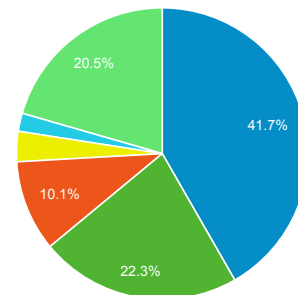

ICE.gov Web Analytics

Apr 1, 2014 - Apr 30, 2014

Total Visits

756,534

% of Total: 100.00% (756,534)

Avg. Visit Duration

00:03:34

Site Avg: 00:03:34 (0.00%)

Pageviews

2,592,070

% of Total: 100.00% (2,592,070)

Unique Visitors

520,568

% of Total: 100.00% (520,568)

Avg. Pages / Visit

3.43

Site Avg: 3.43 (0.00%)

Avg. Time on Page

00:01:28

Site Avg: 00:01:28 (0.00%)

Bounce Rate

48.60%

Site Avg: 48.60% (0.00%)

Top Pages

Page Title	Pageviews	Bounce Rate
Online Detainee Locator System	829,948	15.03%
Sistema Internet para Localizador de Detenidos	181,734	16.21%
U.S. Immigration and Customs Enforcement	142,003	39.41%
Student and Exchange Visitor Program	73,622	38.09%
Detention Facilities	67,531	28.38%
I-901 Student and Exchange Visitor Information System (SEVIS) Fee	59,550	64.72%
ICE Customized Google Search	59,258	46.08%
Student Process Steps: How to Navigate the U.S. Immigration System	44,403	60.44%
Careers	41,298	33.53%
Contact ICE - Enforcement and Removal Operations	40,061	54.63%

Visits by Source

google (direct) ice.gov
bing yahoo Other