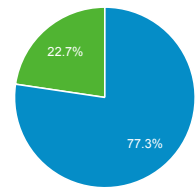

Site Avg: 48.21% (0.00%)

Top Pages

Page Title	Pageviews	Bounce Rate
Online Detainee Locator System	715,500	15.78%
Sistema Internet para Localizador de Detenidos	165,035	15.36%
U.S. Immigration and Customs Enforcement	114,464	40.07%
Student and Exchange Visitor Program	70,366	37.84%
Detention Facilities	55,465	28.83%
I-901 Student and Exchange Visitor Information System (SEVIS) Fee	53,627	64.33%
ICE Customized Google Search	50,432	47.58%
Student Process Steps: How to Navigate the U.S. Immigration System	37,402	63.10%
Contact ICE - Enforcement and Removal Operations	36,208	50.22%
Careers	35,752	31.99%

Visits by Source

google (direct) ice.gov
bing yahoo Other

New vs. Returned Visitors

New Visitor Returning Visitor

Visits by Social Network

Social Network	Sessions
Facebook	7,341
Twitter	1,375
WordPress	210
Blogger	194
Naver	113
Yahoo! Answers	105
wikiHow	84
LinkedIn	73
Sina Weibo	68
reddit	63