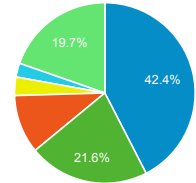

Site Avg: 48.21% (0.00%)

Top Pages

Page Title	Pageviews	Bounce Rate
Online Detainee Locator System	715,500	15.78%
Sistema Internet para Localizador de Detenidos	165,035	15.36%
U.S. Immigration and Customs Enforcement	114,464	40.07%
Student and Exchange Visitor Program	70,366	37.84%
Detention Facilities	55,465	28.83%
I-901 Student and Exchange Visitor Information System (SEVIS) Fee	53,627	64.33%
ICE Customized Google Search	50,432	47.58%
Student Process Steps: How to Navigate the U.S. Immigration System	37,402	63.10%
Contact ICE - Enforcement and Removal Operations	36,208	50.22%
Careers	35,752	31.99%

Visits by Source

google (direct) ice.gov  
bing yahoo Other

New vs. Returned Visitors

New Visitor Returning Visitor

Visits by Social Network

Social Network	Sessions
Facebook	7,341
Twitter	1,375
WordPress	210
Blogger	194
Naver	113
Yahoo! Answers	105
wikiHow	84
LinkedIn	73
Sina Weibo	68
reddit	63