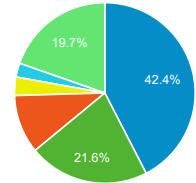

Site Avg: 48.21% (0.00%)

Top Pages

Page Title	Pageviews	Bounce Rate
Online Detainee Locator System	715,500	15.78%
Sistema Internet para Localizador de Detenidos	165,035	15.36%
U.S. Immigration and Customs Enforcement	114,464	40.07%
Student and Exchange Visitor Program	70,366	37.84%
Detention Facilities	55,465	28.83%
I-901 Student and Exchange Visitor Information System (SEVIS) Fee	53,627	64.33%
ICE Customized Google Search	50,432	47.58%
Student Process Steps: How to Navigate the U.S. Immigration System	37,402	63.10%
Contact ICE - Enforcement and Removal Operations	36,208	50.22%
Careers	35,752	31.99%

Visits by Source

google (direct) ice.gov
bing yahoo Other

New vs. Returned Visitors

New Visitor Returning Visitor

Visits by Social Network

Social Network	Sessions
Facebook	7,341
Twitter	1,375
WordPress	210
Blogger	194
Naver	113
Yahoo! Answers	105
wikiHow	84
LinkedIn	73
Sina Weibo	68
reddit	63