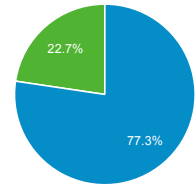

Site Avg: 48.21% (0.00%)

Top Pages

Page Title	Pageviews	Bounce Rate
Online Detainee Locator System	715,500	15.78%
Sistema Internet para Localizador de Detenidos	165,035	15.36%
U.S. Immigration and Customs Enforcement	114,464	40.07%
Student and Exchange Visitor Program	70,366	37.84%
Detention Facilities	55,465	28.83%
I-901 Student and Exchange Visitor Information System (SEVIS) Fee	53,627	64.33%
ICE Customized Google Search	50,432	47.58%
Student Process Steps: How to Navigate the U.S. Immigration System	37,402	63.10%
Contact ICE - Enforcement and Removal Operations	36,208	50.22%
Careers	35,752	31.99%

Visits by Source

google (direct) ice.gov  
bing yahoo Other

New vs. Returned Visitors

New Visitor Returning Visitor

Visits by Social Network

Social Network	Sessions
Facebook	7,341
Twitter	1,375
WordPress	210
Blogger	194
Naver	113
Yahoo! Answers	105
wikiHow	84
LinkedIn	73
Sina Weibo	68
reddit	63