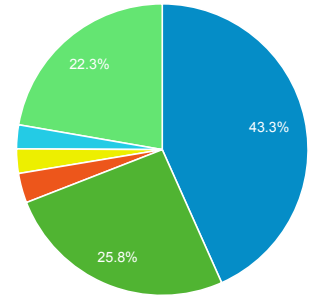

ICE.gov Web Analytics

Feb 1, 2013 - Feb 28, 2013

All Sessions
100.00%

+ Add Segment

Total Visits

482,263

% of Total: 100.00% (482,263)

Avg. Visit Duration

00:02:53

Site Avg: 00:02:53 (0.00%)

Pageviews

1,341,344

% of Total: 100.00% (1,341,344)

Unique Visitors

356,308

% of Total: 100.00% (356,308)

Avg. Pages / Visit

2.78

Site Avg: 2.78 (0.00%)

Avg. Time on Page

00:01:37

Site Avg: 00:01:37 (0.00%)

Bounce Rate

55.65%

Site Avg: 55.65% (0.00%)

Top Pages

Page Title	Pageviews	Bounce Rate
U.S. Immigration and Customs Enforcement	131,356	38.30%
Detention Facilities	62,393	30.76%
ICE Customized Google Search	54,314	40.70%
Student and Exchange Visitor Program	50,938	46.44%
Careers	42,079	31.10%
I-901 Student and Exchange Visitor Information System (SEVIS) Fee	37,834	58.36%
(not set)	35,862	33.55%
Student Process Steps: How to Navigate the U.S. Immigration System	34,352	61.24%
Contact ICE - Enforcement and Removal Operations	33,967	60.97%
News Releases	32,399	44.88%

Visits by Social Network

Social Network	Sessions
Facebook	6,176
Twitter	1,644
Yahoo! Answers	946
LinkedIn	387
WordPress	307
reddit	192
Naver	132
Blogger	129
OKWave	63
Askville	61

Visits by Source

google (direct) bing
uscis.gov yahoo Other