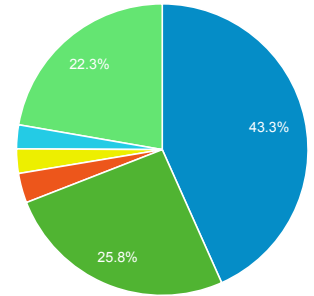

Site Avg: 55.65% (0.00%)

Top Pages

Page Title	Pageviews	Bounce Rate
U.S. Immigration and Customs Enforcement	131,356	38.30%
Detention Facilities	62,393	30.76%
ICE Customized Google Search	54,314	40.70%
Student and Exchange Visitor Program	50,938	46.44%
Careers	42,079	31.10%
I-901 Student and Exchange Visitor Information System (SEVIS) Fee	37,834	58.36%
(not set)	35,862	33.55%
Student Process Steps: How to Navigate the U.S. Immigration System	34,352	61.24%
Contact ICE - Enforcement and Removal Operations	33,967	60.97%
News Releases	32,399	44.88%

Visits by Source

google (direct) bing
uscis.gov yahoo Other

New vs. Returned Visitors

New Visitor Returning Visitor

Visits by Social Network

Social Network	Sessions
Facebook	6,176
Twitter	1,644
Yahoo! Answers	946
LinkedIn	387
WordPress	307
reddit	192
Naver	132
Blogger	129
OKWave	63
Askville	61