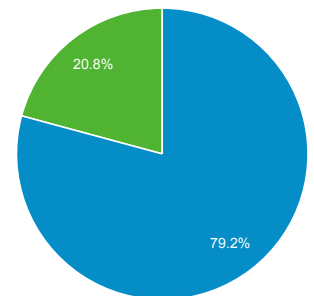

Site Avg: 55.65% (0.00%)

Top Pages

Page Title	Pageviews	Bounce Rate
U.S. Immigration and Customs Enforcement	131,356	38.30%
Detention Facilities	62,393	30.76%
ICE Customized Google Search	54,314	40.70%
Student and Exchange Visitor Program	50,938	46.44%
Careers	42,079	31.10%
I-901 Student and Exchange Visitor Information System (SEVIS) Fee	37,834	58.36%
(not set)	35,862	33.55%
Student Process Steps: How to Navigate the U.S. Immigration System	34,352	61.24%
Contact ICE - Enforcement and Removal Operations	33,967	60.97%
News Releases	32,399	44.88%

Visits by Source

google (direct) bing
uscis.gov yahoo Other

New vs. Returned Visitors

New Visitor Returning Visitor

Visits by Social Network

Social Network	Sessions
Facebook	6,176
Twitter	1,644
Yahoo! Answers	946
LinkedIn	387
WordPress	307
reddit	192
Naver	132
Blogger	129
OKWave	63
Askville	61