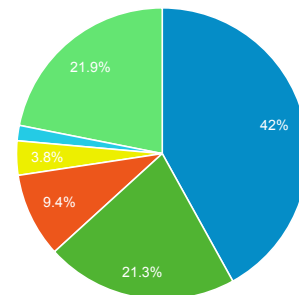

ICE.gov Web Analytics

Feb 1, 2014 - Feb 28, 2014

Total Visits

606,681

% of Total: 100.00% (606,681)

Avg. Visit Duration

00:03:27

Site Avg: 00:03:27 (0.00%)

Pageviews

2,042,564

% of Total: 100.00% (2,042,564)

Unique Visitors

427,444

% of Total: 100.00% (427,444)

Avg. Pages / Visit

3.37

Site Avg: 3.37 (0.00%)

Avg. Time on Page

00:01:27

Site Avg: 00:01:27 (0.00%)

Bounce Rate

49.78%

Site Avg: 49.78% (0.00%)

Top Pages

Page Title	Pageviews	Bounce Rate
Online Detainee Locator System	641,251	15.56%
Sistema Internet para Localizador de Detenidos	134,597	15.34%
U.S. Immigration and Customs Enforcement	127,414	39.83%
Detention Facilities	54,224	28.33%
ICE Customized Google Search	49,605	43.74%
Student and Exchange Visitor Program	44,681	43.60%
Careers	37,676	31.27%
News Releases	33,532	46.97%
Overview	31,354	56.31%
Contact ICE	31,250	45.79%

Visits by Social Network

Social Network	Sessions
Facebook	6,466
Twitter	1,056
Yahoo! Answers	806
WordPress	257
Blogger	200
wikiHow	126
LinkedIn	122
reddit	72
Naver	49
StumbleUpon	30

Visits by Source

google (direct) ice.gov
bing dhs.gov Other