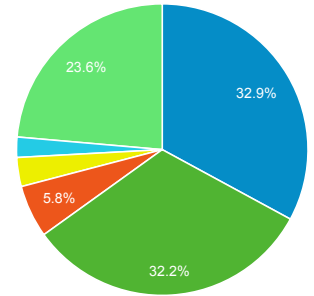

Site Avg: 50.22% (0.00%)

Top Pages

Page Title	Pageviews	Bounce Rate
Online Detainee Locator System	730,929	16.77%
U.S. Immigration and Customs Enforcement	152,090	39.46%
Student and Exchange Visitor Program	142,537	46.28%
I-901 Student and Exchange Visitor Information System (SEVIS) Fee	125,561	55.98%
Sistema Internet para Localizador de Detenidos	123,832	16.93%
Detention Facilities	65,535	28.90%
ICE Customized Google Search	63,566	42.32%
Student Process Steps: How to Navigate the U.S. Immigration System	63,545	61.25%
Careers	41,893	30.68%
Contact ICE	35,769	46.74%

Visits by Social Network

Social Network	Sessions
Facebook	11,287
Twitter	1,553
Yahoo! Answers	1,004
reddit	974
WordPress	626
Naver	281
Blogger	243
LinkedIn	167
Renren	56
Oshiet! goo	44

Visits by Source

(direct) google ice.gov
bing yahoo Other