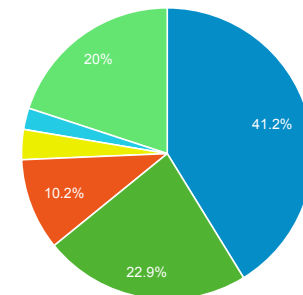

ICE.gov Web Analytics

Jul 1, 2014 - Jul 31, 2014

Total Visits

761,636

% of Total: 100.00% (761,636)

Avg. Visit Duration

00:03:29

Site Avg: 00:03:29 (0.00%)

Pageviews

2,620,101

% of Total: 100.00% (2,620,101)

Unique Visitors

516,194

% of Total: 100.00% (516,194)

Avg. Pages / Visit

3.44

Site Avg: 3.44 (0.00%)

Avg. Time on Page

00:01:26

Site Avg: 00:01:26 (0.00%)

Bounce Rate

47.12%

Site Avg: 47.12% (0.00%)

Top Pages

Page Title	Pageviews	Bounce Rate
Online Detainee Locator System	838,033	15.01%
Sistema Internet para Localizador de Detenidos	188,073	15.52%
U.S. Immigration and Customs Enforcement	124,897	38.74%
Student and Exchange Visitor Program	104,330	35.88%
I-901 Student and Exchange Visitor Information System (SEVIS) Fee	88,811	63.77%
Detention Facilities	66,152	30.42%
ICE Customized Google Search	56,569	45.74%
Student Process Steps: How to Navigate the U.S. Immigration System	51,897	60.36%
Careers	42,032	30.45%
Contact ICE - Enforcement and Removal Operations	41,033	49.47%

Visits by Social Network

Social Network	Sessions
Facebook	7,376
Twitter	1,364
reddit	526
WordPress	280
Blogger	201
Naver	172
Yahoo! Answers	149
wikiHow	121
Disqus	68
Oshiete! goo	63

Visits by Source

google (direct) ice.gov
bing yahoo Other