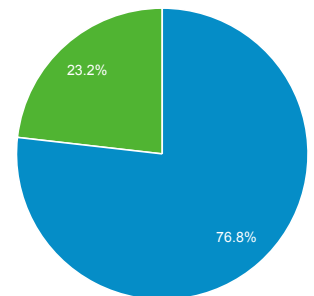

Site Avg: 48.88% (0.00%)

Top Pages

Page Title	Pageviews	Bounce Rate
Online Detainee Locator System	784,580	16.22%
Student and Exchange Visitor Program	158,955	48.28%
U.S. Immigration and Customs Enforcement	151,943	39.23%
I-901 Student and Exchange Visitor Information System (SEVIS) Fee	140,321	55.93%
Sistema Internet para Localizador de Detenidos	138,980	16.14%
Student Process Steps: How to Navigate the U.S. Immigration System	67,025	61.38%
Detention Facilities	64,807	29.51%
ICE Customized Google Search	62,601	40.80%
Careers	40,109	30.63%
SEVIS I-901 Fee Frequently Asked Questions	36,036	20.14%

Visits by Source

(direct) google ice.gov
bing yahoo Other

New vs. Returned Visitors

New Visitor Returning Visitor

Visits by Social Network

Social Network	Sessions
Facebook	6,941
Twitter	1,595
Yahoo! Answers	1,158
Blogger	319
WordPress	300
reddit	279
Naver	204
LinkedIn	199
Renren	81
Vkontakte	48