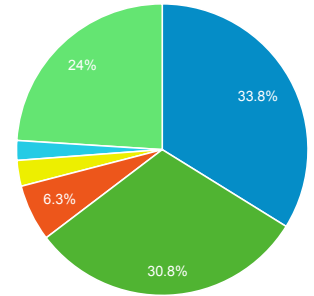

Site Avg: 48.88% (0.00%)

Top Pages

Page Title	Pageviews	Bounce Rate
Online Detainee Locator System	784,580	16.22%
Student and Exchange Visitor Program	158,955	48.28%
U.S. Immigration and Customs Enforcement	151,943	39.23%
I-901 Student and Exchange Visitor Information System (SEVIS) Fee	140,321	55.93%
Sistema Internet para Localizador de Detenidos	138,980	16.14%
Student Process Steps: How to Navigate the U.S. Immigration System	67,025	61.38%
Detention Facilities	64,807	29.51%
ICE Customized Google Search	62,601	40.80%
Careers	40,109	30.63%
SEVIS I-901 Fee Frequently Asked Questions	36,036	20.14%

Visits by Source

(direct) google ice.gov
bing yahoo Other

New vs. Returned Visitors

New Visitor Returning Visitor

Visits by Social Network

Social Network	Sessions
Facebook	6,941
Twitter	1,595
Yahoo! Answers	1,158
Blogger	319
WordPress	300
reddit	279
Naver	204
LinkedIn	199
Renren	81
Vkontakte	48