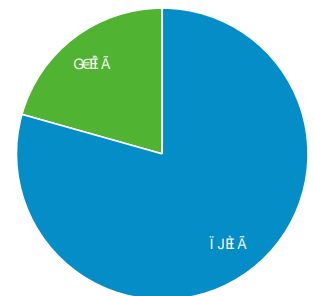

Page Title	Pageviews	Bounce Rate
Online Detainee Locator System	11,111	11.11%
Úa{ a Internet para Localizador de Detenidos	11,111	11.11%
U.S. Immigration and Customs Enforcement	11,111	11.11%
Student and Exchange Visitor Program	11,111	11.11%
I-901 Student and Exchange Visitor Information System (SOX)	11,111	11.11%
Detention Facilities	11,111	11.11%
Student Process Steps: How to Navigate the U.S. Immigration System	11,111	11.11%
Customized Google Search	11,111	11.11%
Contact ICE - Enforcement and Removal Operations	11,111	11.11%
The Student and Exchange Visitor Information System	11,111	11.11%

Visits by Source

Legend: Direct, Search, Social, Referrals, etc.

New vs. Returned Visitors

Legend: New Visitors, Returning Visitors

Visits by Social Network

Social Network	Sessions
Facebook	11,111
Twitter	11,111
LinkedIn	11,111
Google+	11,111
YouTube	11,111
Other	11,111