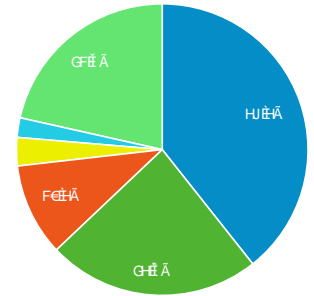

ICE.gov Web Analytics

Jun 1, 2014 - Jun 30, 2014

Total Visits

807,227

100.00% (807,227)

Avg. Visit Duration

00:03:36

0.00%

Unique Visitors

2,790,943

100.00% (2,790,943)

Unique Visitors

551,996

100.00% (551,996)

Avg. Pages / Visit

3.46

0.00%

Avg. Time on Page

00:01:28

0.00%

Bounce Rate

47.07%

0.00%

Top Pages

Page Title	Pageviews	Bounce Rate
Online Detainee Locator System	11,111	11.11%
Úa{ a Internet para Localizador de Detenidos	11,111	11.11%
U.S. Immigration and Customs Enforcement	11,111	11.11%
Student and Exchange Visitor Program	11,111	11.11%
I-901 Student and Exchange Visitor Information System (SOX)	11,111	11.11%
Detention Facilities	11,111	11.11%
Student Process Steps: How to Navigate the U.S. Immigration System	11,111	11.11%
Customized Google Search	11,111	11.11%
Contact ICE - Enforcement and Removal Operations	11,111	11.11%
The Student and Exchange Visitor Information System	11,111	11.11%

Visits by Source

Legend: Direct, Search, Social, Referrals, etc.