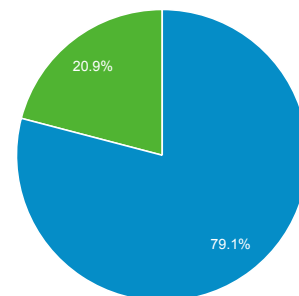

| Page Title  | Pageviews | Bounce Rate |
|---|-----------|-------------|
| Online Detainee Locator System                                    | 813,431   | 15.19%      |
| Sistema Internet para Localizador de Detenidos                    | 180,165   | 15.85%      |
| U.S. Immigration and Customs Enforcement                          | 145,623   | 39.56%      |
| Detention Facilities  | 67,724    | 28.69%      |
| ICE Customized Google Search                                      | 57,958    | 43.57%      |
| Student and Exchange Visitor Program                              | 54,202    | 40.58%      |
| ICE seeks the public's help to identify 'John Doe' child predator | 43,792    | 91.37%      |
| Careers   | 42,318    | 31.99%      |
| I-901 Student and Exchange Visitor Information System (SEVIS) Fee | 39,123    | 65.49%      |
| News Releases   | 37,263    | 47.23%      |

Visits by Source

google (direct) ice.gov  
m.facebook.com bing  
Other

New vs. Returned Visitors

New Visitor Returning Visitor

Visits by Social Network

| Social Network | Sessions |
|----------------|----------|
| Facebook       | 40,406   |
| Twitter        | 1,221    |
| Yahoo! Answers | 812      |
| reddit         | 418      |
| Blogger        | 322      |
| WordPress      | 273      |
| Disqus         | 193      |
| wikiHow        | 142      |
| LinkedIn       | 67       |
| Naver          | 58       |