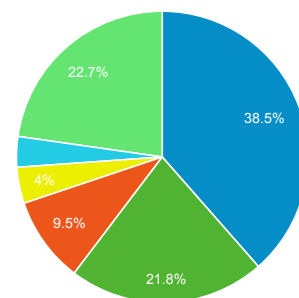

Visits by Source

google (direct) ice.gov
m.facebook.com bing
Other