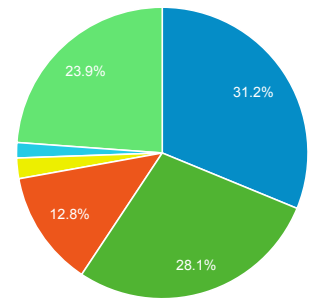

Site Avg: 63.13% (0.00%)

Top Pages

Page Title	Pageviews	Bounce Rate
UPDATE: HSI arrests 'John Doe' child pornography suspect, rescues child from ongoing sexual abuse	174,395	96.47%
U.S. Immigration and Customs Enforcement	157,169	39.56%
Student and Exchange Visitor Program	153,567	48.49%
I-901 Student and Exchange Visitor Information System (SEVIS) Fee	135,234	55.18%
Online Detainee Locator System	101,456	15.27%
Detention Facilities	80,538	29.49%
Student Process Steps: How to Navigate the U.S. Immigration System	68,582	60.62%
ICE Customized Google Search	64,043	41.70%
Contact ICE - Enforcement and Removal Operations	43,170	61.75%
Careers	41,013	32.53%

Visits by Source

(direct) google reddit.com bing yahoo Other

New vs. Returned Visitors

New Visitor Returning Visitor

Visits by Social Network

Social Network	Sessions
reddit	116,885
Facebook	25,061
Twitter	2,780
Yahoo! Answers	1,039
CafeMom	724
Sina Weibo	374
WordPress	348
LinkedIn	303
Blogger	231
Naver	198