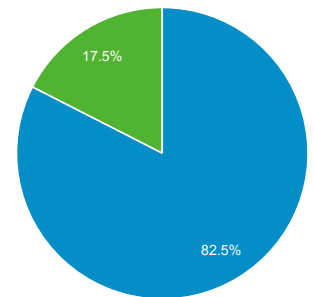

Site Avg: 63.13% (0.00%)

Top Pages

Page Title	Pageviews	Bounce Rate
UPDATE: HSI arrests 'John Doe' child pornography suspect, rescues child from ongoing sexual abuse	174,395	96.47%
U.S. Immigration and Customs Enforcement	157,169	39.56%
Student and Exchange Visitor Program	153,567	48.49%
I-901 Student and Exchange Visitor Information System (SEVIS) Fee	135,234	55.18%
Online Detainee Locator System	101,456	15.27%
Detention Facilities	80,538	29.49%
Student Process Steps: How to Navigate the U.S. Immigration System	68,582	60.62%
ICE Customized Google Search	64,043	41.70%
Contact ICE - Enforcement and Removal Operations	43,170	61.75%
Careers	41,013	32.53%

Visits by Source

(direct) google reddit.com bing yahoo Other

New vs. Returned Visitors

New Visitor Returning Visitor

Visits by Social Network

Social Network	Sessions
reddit	116,885
Facebook	25,061
Twitter	2,780
Yahoo! Answers	1,039
CafeMom	724
Sina Weibo	374
WordPress	348
LinkedIn	303
Blogger	231
Naver	198