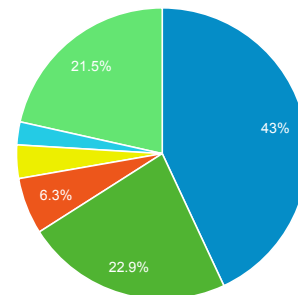

ICE.gov Web Analytics

Oct 1, 2013 - Oct 31, 2013

All Sessions
100.00%

+ Add Segment

Total Visits

631,850

% of Total: 100.00% (631,850)

Avg. Visit Duration

00:03:35

Site Avg: 00:03:35 (0.00%)

Pageviews

2,199,712

% of Total: 100.00% (2,199,712)

Unique Visitors

431,416

% of Total: 100.00% (431,416)

Avg. Pages / Visit

3.48

Site Avg: 3.48 (0.00%)

Avg. Time on Page

00:01:27

Site Avg: 00:01:27 (0.00%)

Bounce Rate

48.42%

Site Avg: 48.42% (0.00%)

Top Pages

Page Title	Pageviews	Bounce Rate
Online Detainee Locator System	745,876	15.94%
U.S. Immigration and Customs Enforcement	134,080	40.64%
Sistema Internet para Localizador de Detenidos	121,909	15.90%
Detention Facilities	62,804	26.69%
ICE Customized Google Search	54,872	41.19%
Student and Exchange Visitor Program	50,948	41.20%
Careers	36,668	34.74%
I-901 Student and Exchange Visitor Information System (SEVIS) Fee	35,081	63.86%
Contact ICE - Enforcement and Removal Operations	33,398	60.92%
Contact ICE	33,112	44.82%

Visits by Source

google (direct) ice.gov
bing yahoo Other