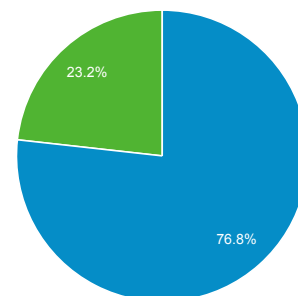

New vs. Returned Visitors

New Visitor Returning Visitor

Visits by Social Network

Social Network	Sessions
Facebook	5,656
reddit	1,010
Yahoo! Answers	944
Twitter	889
WordPress	250
Blogger	242
Naver	78
LinkedIn	71
Pinterest	57
OKWave	41