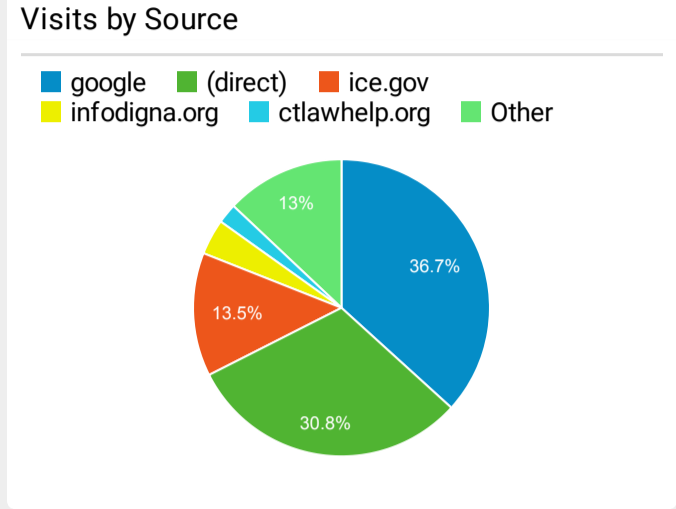

ICE.gov Web Analytics

May 1, 2022 - May 31, 2022

All Users  
100.00% Sessions

**Total Visits**  
**389,126**  
% of Total: 100.00% (389,126)

**Avg. Visit Duration**  
**00:02:52**  
Avg for View: 00:02:52 (0.00%)

**Pageviews**  
**656,850**  
% of Total: 100.00% (656,850)

**Unique Visitors**  
**181,563**  
% of Total: 100.00% (181,563)

**Avg. Pages / Visit**  
**1.69**  
Avg for View: 1.69 (0.00%)

**Avg. Time on Page**  
**00:04:09**  
Avg for View: 00:04:09 (0.00%)

**Bounce Rate**  
**66.50%**  
Avg for View: 66.50% (0.00%)

**Top Pages**

Page Title	Pageviews	Bounce Rate
(not set)	590,150	64.99%
ICE   U.S. Immigration and Customs Enforcement	4,352	67.10%
ICE Field Offices   ICE	4,280	78.03%
ICE Tip Form   ICE	3,234	85.20%
ICE   Servicio de Inmigración y Control de Aduanas de Estados Unidos	2,849	73.42%
Student and Exchange Visitor Program   ICE	2,291	70.88%
Check-In   ICE	2,060	76.90%
I-901 SEVIS Fee   ICE	1,898	72.75%
Detention Facilities   ICE	1,726	63.99%
Joaquin "El Chapo" Guzman found guilty on all charges in US Court   ICE	1,679	99.94%

**Visits by Social Network**

Social Network	Sessions
Facebook	7,859
YouTube	373
Instagram	187
Twitter	82
Vkontakte	45
reddit	12
WordPress	12
LinkedIn	11
Blogger	3
Naver	3

**Top keywords**

Keyword	Users	Time on Page
ICE	22	00:42:15
ice	19	00:23:42
sevis fee	15	00:03:57
ice detainee locator	14	01:08:37
ice locator	8	00:21:48
www.ice.gov/locator	8	00:24:48
ad.3	6	00:01:45
hsi	5	00:00:01
Ice	5	00:00:00
ice inmate locator	5	00:55:27