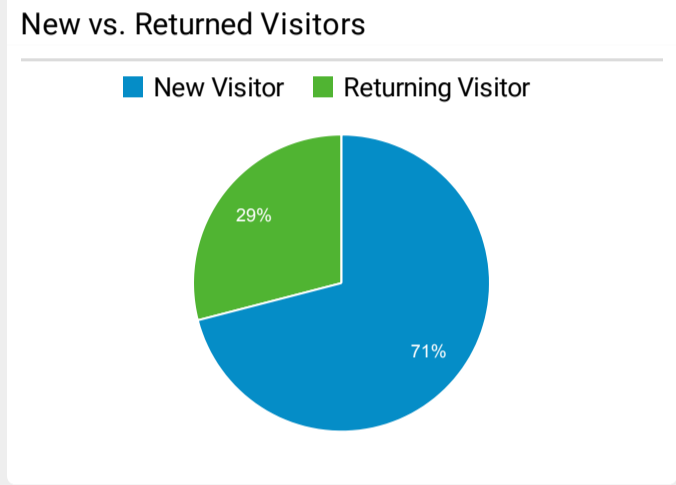

ICE.gov Web Analytics

May 1, 2022 - May 31, 2022

All Users
100.00% Sessions

Total Visits
389,126
% of Total: 100.00% (389,126)

Avg. Visit Duration
00:02:52
Avg for View: 00:02:52 (0.00%)

Pageviews
656,850
% of Total: 100.00% (656,850)

Unique Visitors
181,563
% of Total: 100.00% (181,563)

Avg. Pages / Visit
1.69
Avg for View: 1.69 (0.00%)

Avg. Time on Page
00:04:09
Avg for View: 00:04:09 (0.00%)

Bounce Rate
66.50%
Avg for View: 66.50% (0.00%)

Top Pages

Page Title	Pageviews	Bounce Rate
(not set)	590,150	64.99%
ICE | U.S. Immigration and Customs Enforcement	4,352	67.10%
ICE Field Offices | ICE	4,280	78.03%
ICE Tip Form | ICE	3,234	85.20%
ICE | Servicio de Inmigración y Control de Aduanas de Estados Unidos	2,849	73.42%
Student and Exchange Visitor Program | ICE	2,291	70.88%
Check-In | ICE	2,060	76.90%
I-901 SEVIS Fee | ICE	1,898	72.75%
Detention Facilities | ICE	1,726	63.99%
Joaquin "El Chapo" Guzman found guilty on all charges in US Court | ICE	1,679	99.94%

Visits by Social Network

Social Network	Sessions
Facebook	7,859
YouTube	373
Instagram	187
Twitter	82
Vkontakte	45
reddit	12
WordPress	12
LinkedIn	11
Blogger	3
Naver	3

Top keywords

Keyword	Users	Time on Page
ICE	22	00:42:15
ice	19	00:23:42
sevis fee	15	00:03:57
ice detainee locator	14	01:08:37
ice locator	8	00:21:48
www.ice.gov/locator	8	00:24:48
ad.3	6	00:01:45
hsi	5	00:00:01
Ice	5	00:00:00
ice inmate locator	5	00:55:27