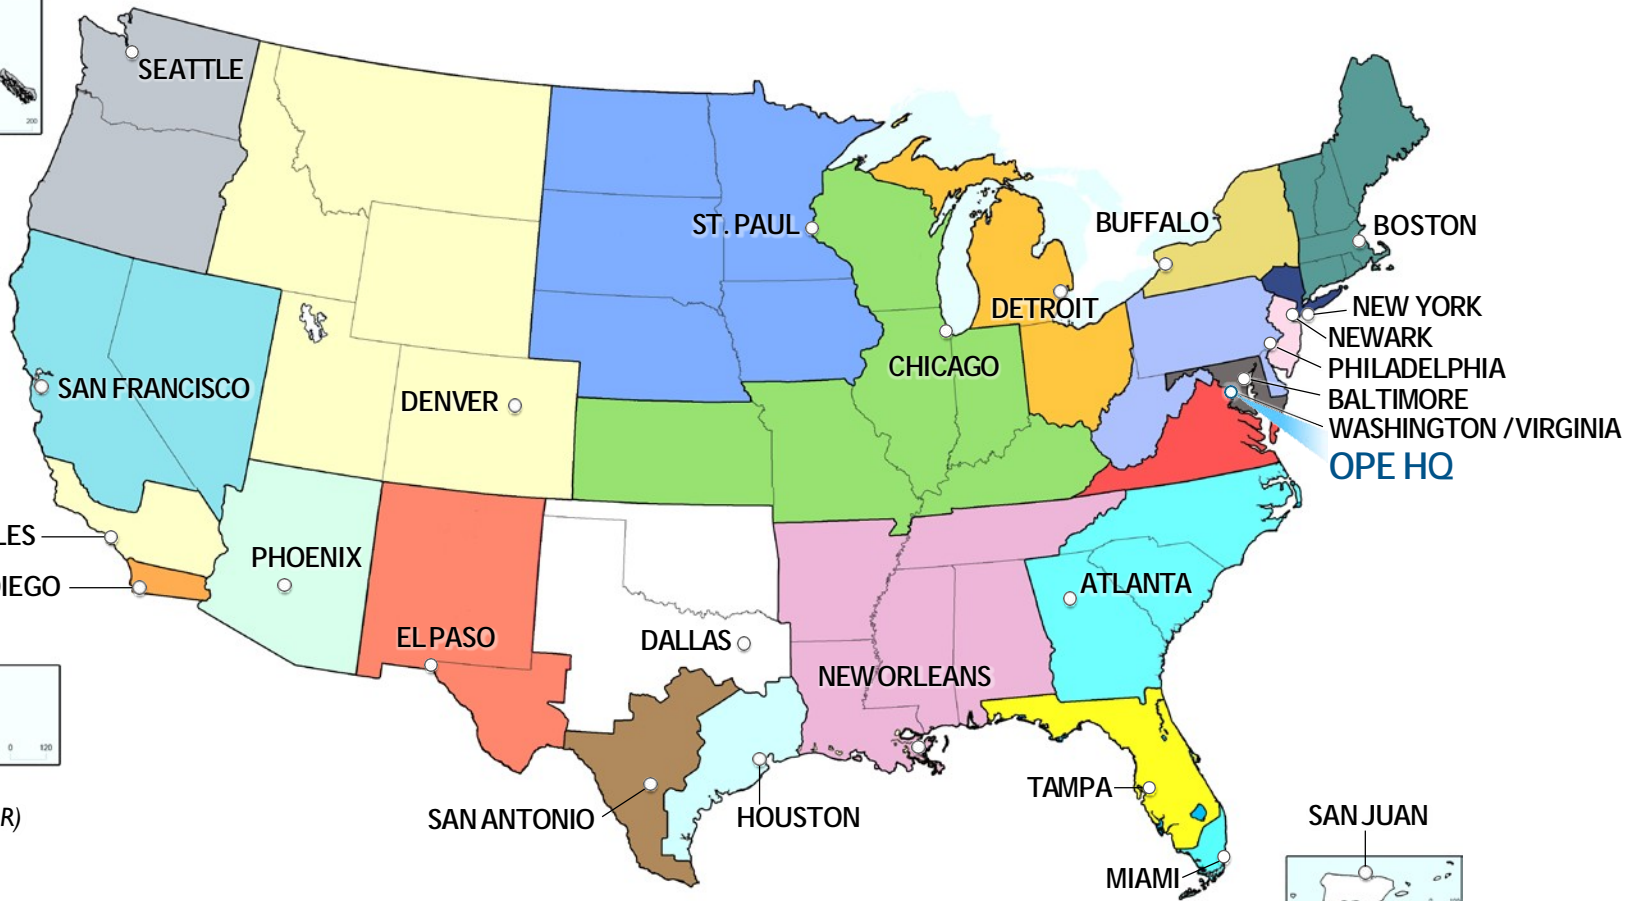

OPE

Office of Partnership
and Engagement

Field Community Relations Officers (CROs)

Alaska
(Seattle AOR)

Hawaii
(San Francisco AOR)

Puerto Rico and
U.S. Virgin Islands
(Miami AOR)

U.S. Immigration
and Customs
Enforcement