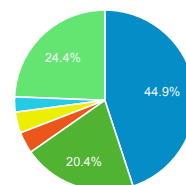

% of Total: 100.00% (1,537,618)

Unique Visitors

**388,399**

% of Total: 100.00% (388,399)

Avg. Pages / Visit

**2.74**

Avg for View: 2.74 (0.00%)

Avg. Time on Page

**00:01:30**

Avg for View: 00:01:30 (0.00%)

Bounce Rate

**52.05%**

Avg for View: 52.05% (0.00%)

Top Pages

Page Title	Pageviews	Bounce Rate
Online Detainee Locator System	486,354	15.76%
ICE	152,195	47.10%
Sistema Internet para Localizador de Detenidos	103,088	16.30%
Student and Exchange Visitor Program   ICE	52,856	39.03%
Detention Facility Locator   ICE	28,895	43.02%
General Contact Information   ICE	28,663	53.80%
Enforcement and Removal Operations Field Offices   ICE	22,359	53.53%
Student Process Steps: How to Navigate the U.S. Immigration System   ICE	22,326	49.60%
Careers   ICE	22,313	20.68%
Owner of Timbuktu and By The Docks Restaurants sentenced to prison for harboring illegal aliens   ICE	18,848	93.90%

Visits by Social Network

Social Network	Sessions
Facebook	31,242
Twitter	1,626
BuzzFeed	363
Blogger	188
Yahoo! Answers	103
LinkedIn	72
wikiHow	58
Naver	50
reddit	39
Quora	35

Visits by Source

- google
- (direct)
- m.facebook.com
- ice.gov
- yahoo
- Other