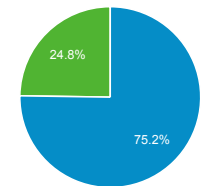

New vs. Returned Visitors

New Visitor Returning Visitor

Top keywords

Keyword	Users	Time on Page
ice	246	09:28:35
ICE	114	05:27:44
sevis fee	86	02:05:04
ice.gov	73	03:36:18
乌克兰child	67	03:21:25
ice detainee locator	60	03:19:22
ice locator	54	03:27:46
sevis	45	00:57:28
https://locator.ice.gov/odls/#/index	38	02:04:37
amazon	33	00:00:00