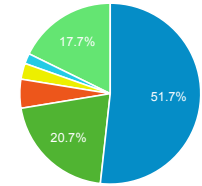

Top Pages

Page Title	Pageviews	Bounce Rate
(not set)	447,593	64.53%
ICE	233,950	39.00%
HSI Tip Form ICE	80,274	73.06%
Detention Facility Locator ICE	50,653	38.78%
Student and Exchange Visitor Program ICE	49,993	50.13%
Working for ICE ICE	49,091	32.84%
News Releases ICE	42,519	59.12%
Enforcement and Removal Operations Field Offices ICE	40,225	50.59%
General Contact Information ICE	37,589	57.56%
Contact ICE Field Offices ICE	30,656	47.29%

Visits by Social Network

Social Network	Sessions
Twitter	21,561
Facebook	21,176
reddit	902
LinkedIn	493
Blogger	354
wikiHow	243
YouTube	237
Instagram	212
Quora	188
Vkontakte	66

Visits by Source

google (direct) dlvr.it
bing t.co Other