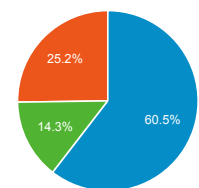

Top Pages

Page Title	Pageviews	Bounce Rate
Online Detainee Locator System	584,311	14.78%
ICE	167,832	46.21%
Sistema Internet para Localizador de Detenidos	145,603	16.50%
Student and Exchange Visitor Program ICE	88,459	37.64%
I-901 SEVIS Fee ICE	43,029	36.34%
Student Process Steps: How to Navigate the U.S. Immigration System ICE	38,020	44.66%
Detention Facility Locator ICE	37,702	41.48%
General Contact Information ICE	34,809	52.78%
Student and Exchange Visitor Information System ICE	33,737	51.43%
Enforcement and Removal Operations Field Offices ICE	30,928	53.48%

Visits by Social Network

Social Network	Sessions
Facebook	16,299
Twitter	1,776
reddit	363
WordPress	323
Naver	204
Blogger	185
LinkedIn	141
Yahoo! Answers	82
wikiHow	70
Quora	57

Visits by Source

google (direct) ice.gov
bing yahoo Other

New vs. Returned Visitors

New Visitor Returning Visitor

Users by Count of Sessions

1 2 Other

DHS.gov Search Web Performance Metrics

Apr 1, 2015 - Apr 30, 2015

All Sessions
100.00%

Total External Searches (Google)

350,483

% of Total: 51.85% (675,924)

Top External Searches (Google - as reported)

Keyword	Sessions
(not provided)	305,232
sevis	1,478
sevis fee	922
ice detainee locator	585
ice locator	525
immigration	516
human trafficking	484
(not set)	283
i901	248
ice inmate locator	213