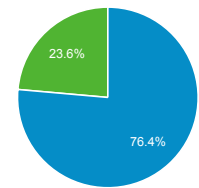

Top Pages

Page Title	Pageviews	Bounce Rate
Online Detainee Locator System	584,311	14.78%
ICE	167,832	46.21%
Sistema Internet para Localizador de Detenidos	145,603	16.50%
Student and Exchange Visitor Program ICE	88,459	37.64%
I-901 SEVIS Fee ICE	43,029	36.34%
Student Process Steps: How to Navigate the U.S. Immigration System ICE	38,020	44.66%
Detention Facility Locator ICE	37,702	41.48%
General Contact Information ICE	34,809	52.78%
Student and Exchange Visitor Information System ICE	33,737	51.43%
Enforcement and Removal Operations Field Offices ICE	30,928	53.48%

Visits by Social Network

Social Network	Sessions
Facebook	16,299
Twitter	1,776
reddit	363
WordPress	323
Naver	204
Blogger	185
LinkedIn	141
Yahoo! Answers	82
wikiHow	70
Quora	57

Visits by Source

google (direct) ice.gov
bing yahoo Other

New vs. Returned Visitors

New Visitor Returning Visitor

Users by Count of Sessions

1 2 Other

DHS.gov Search Web Performance Metrics

Apr 1, 2015 - Apr 30, 2015

All Sessions
100.00%

Total External Searches (Google)

350,483

% of Total: 51.85% (675,924)

Top External Searches (Google - as reported)

Keyword	Sessions
(not provided)	305,232
sevis	1,478
sevis fee	922
ice detainee locator	585
ice locator	525
immigration	516
human trafficking	484
(not set)	283
i901	248
ice inmate locator	213