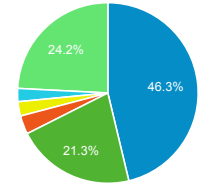

Top Pages

Page Title	Pageviews	Bounce Rate
Online Detainee Locator System	584,311	14.78%
ICE	167,832	46.21%
Sistema Internet para Localizador de Detenidos	145,603	16.50%
Student and Exchange Visitor Program ICE	88,459	37.64%
I-901 SEVIS Fee ICE	43,029	36.34%
Student Process Steps: How to Navigate the U.S. Immigration System ICE	38,020	44.66%
Detention Facility Locator ICE	37,702	41.48%
General Contact Information ICE	34,809	52.78%
Student and Exchange Visitor Information System ICE	33,737	51.43%
Enforcement and Removal Operations Field Offices ICE	30,928	53.48%

Visits by Social Network

Social Network	Sessions
Facebook	16,299
Twitter	1,776
reddit	363
WordPress	323
Naver	204
Blogger	185
LinkedIn	141
Yahoo! Answers	82
wikiHow	70
Quora	57

Visits by Source

google (direct) ice.gov
bing yahoo Other